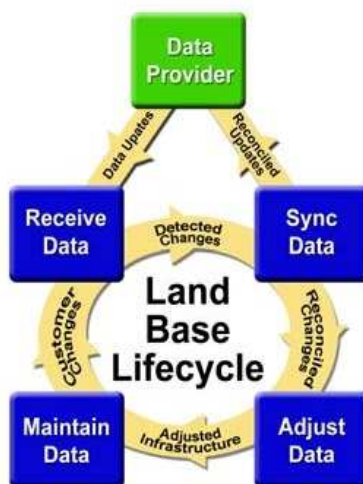

NEED TO SYNCHRONIZE YOUR LAND BASE WITH YOUR DATA PROVIDERS?

- Compare, Reconcile and Merge Disparate Land Base Data Sets into a Single Land Base
- Resolve Currency, Content, and Spatial Data Discrepancies Based on Business Rules and User Defined Configurable Parameters
- Improve Your Land Base through a Continuous Feedback Loop to Your Data Provider

KEY BENEFITS

- Focus key resources on your core business instead of the land maintenance business
- Reduce cost of land base maintenance
- Standardize your land base while maintaining the best of both worlds, yours and the providers
- Increase safety, improve routing, and enable location based applications
- Built-in flexibility for configuration of the software to meet your unique business criteria and requirements
- Efficient and cost effective
- Provided as licensed software or as an outsourced service, depending on your needs

gMAINTENANCE SUPPORTS

- Street Centerline
- Parcel Data
- Boundary & Polygon Information
- Spatial Adjustment of Facility Assets
- Graphic & Attribute Changes

Technology that brings the **Best of Both Worlds** together for effective land base change management

RAMTECH
ENABLING EXCELLENCE

Email: business@ramtech-corp.com www.ramtech-corp.com
North America | Europe | Australia | Middle East | India